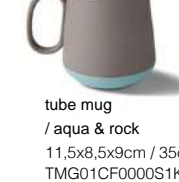

tube mug
/ rock & aqua
11,5x8,5x9cm / 35cl
TMG01CF0000S1K030310

tube large water cup
/ aqua & rock
8,5x8,5x9cm / 35cl
TMB01CF0000S11003

tube mug
/ aqua & rock
11,5x8,5x9cm / 35cl
TMG01CF0000S1K031003