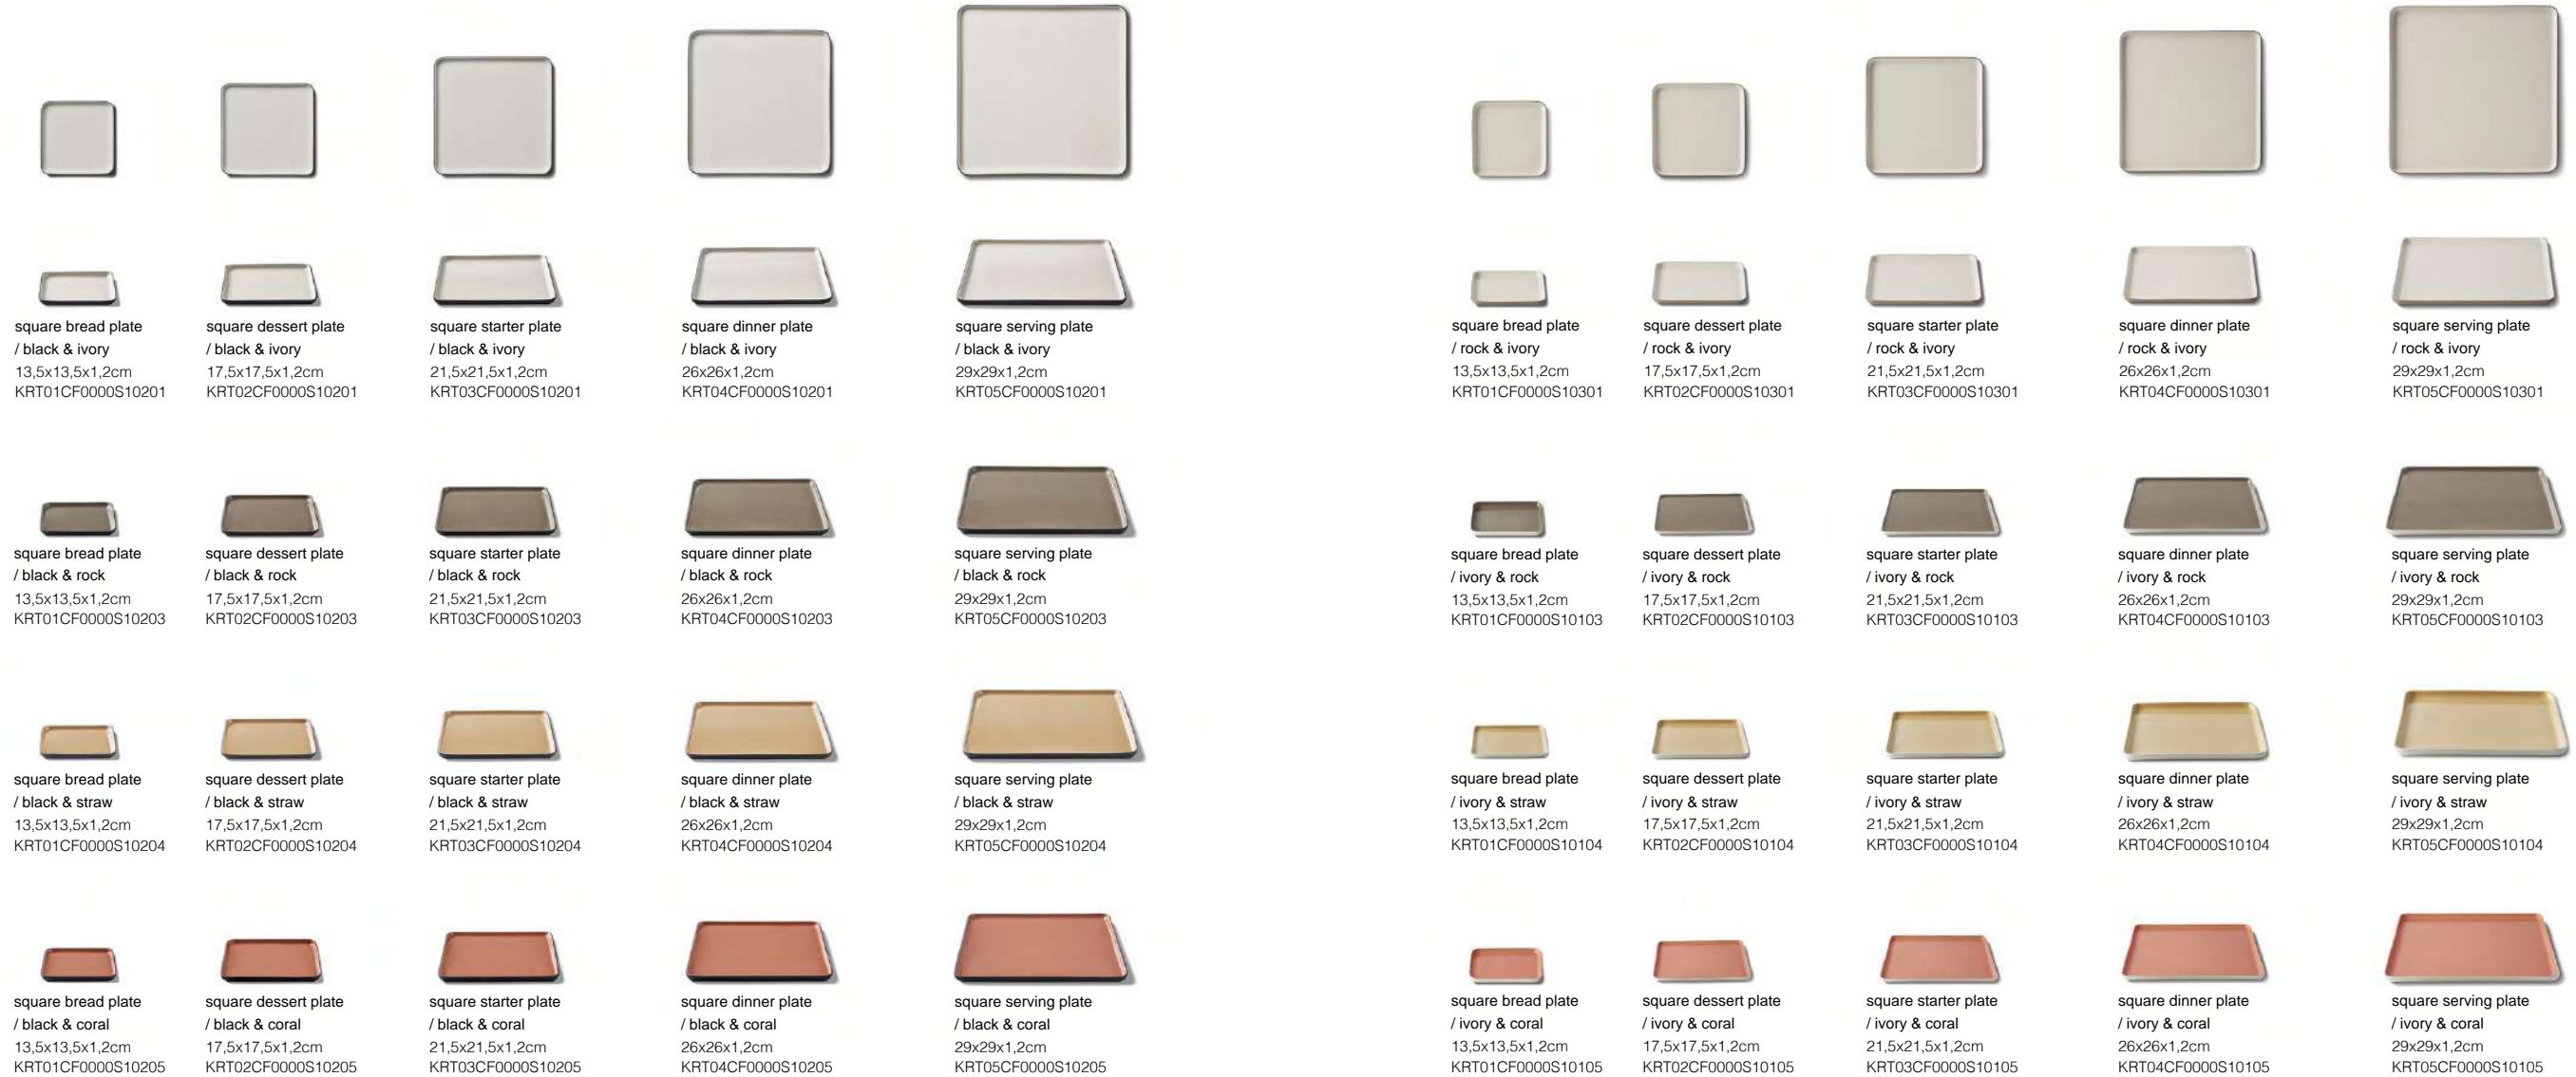

square starter plate
/ aqua
21,5x21,5x1,2cm
KRT03TK0000S10010

square dinner plate
/ aqua
26x26x1,2cm
KRT04TK0000S10010

square serving plate
/ aqua
29x29x1,2cm
KRT05TK0000S10010

SQUARE

double colour

SQUARE

double colour / ocean & coral