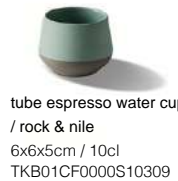

tube mini bowl
/ rock & nile
6,5x6,5x1,5cm
TKK01CF0000S10309

tube midi bowl
/ rock & nile
8,5x8,5x2cm
TCK01CF0000S10309

tube espresso water cup
/ rock & nile
6x6x5cm / 10cl
TKB01CF0000S10309

tube espresso cup
/ rock & nile
8x6x5cm / 10cl
TKF01CF0000S1K030309