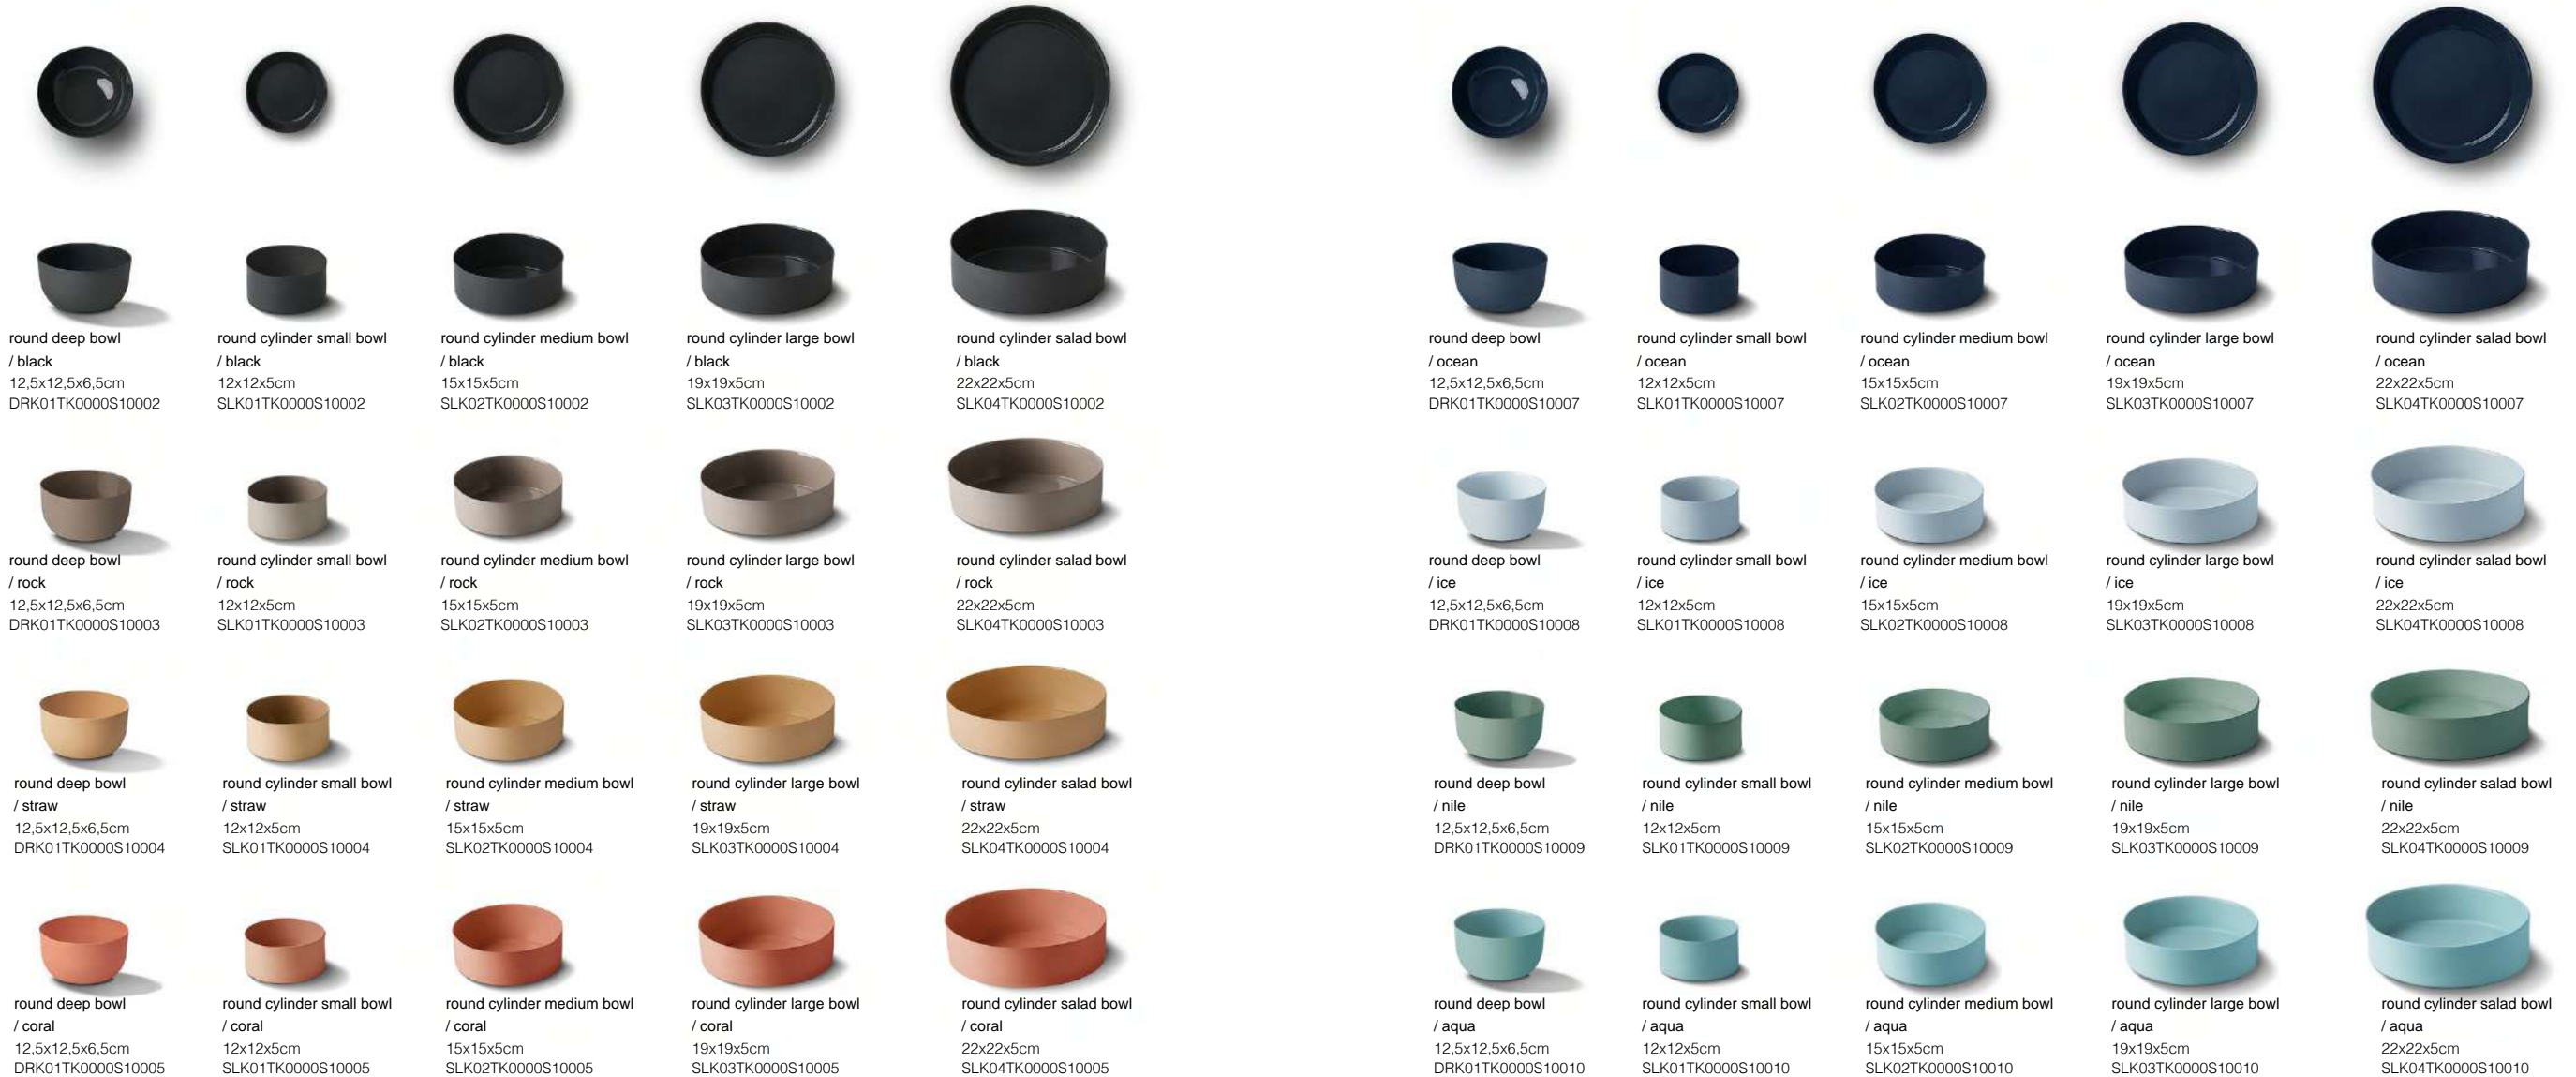

ROUND CYLINDER

single colour